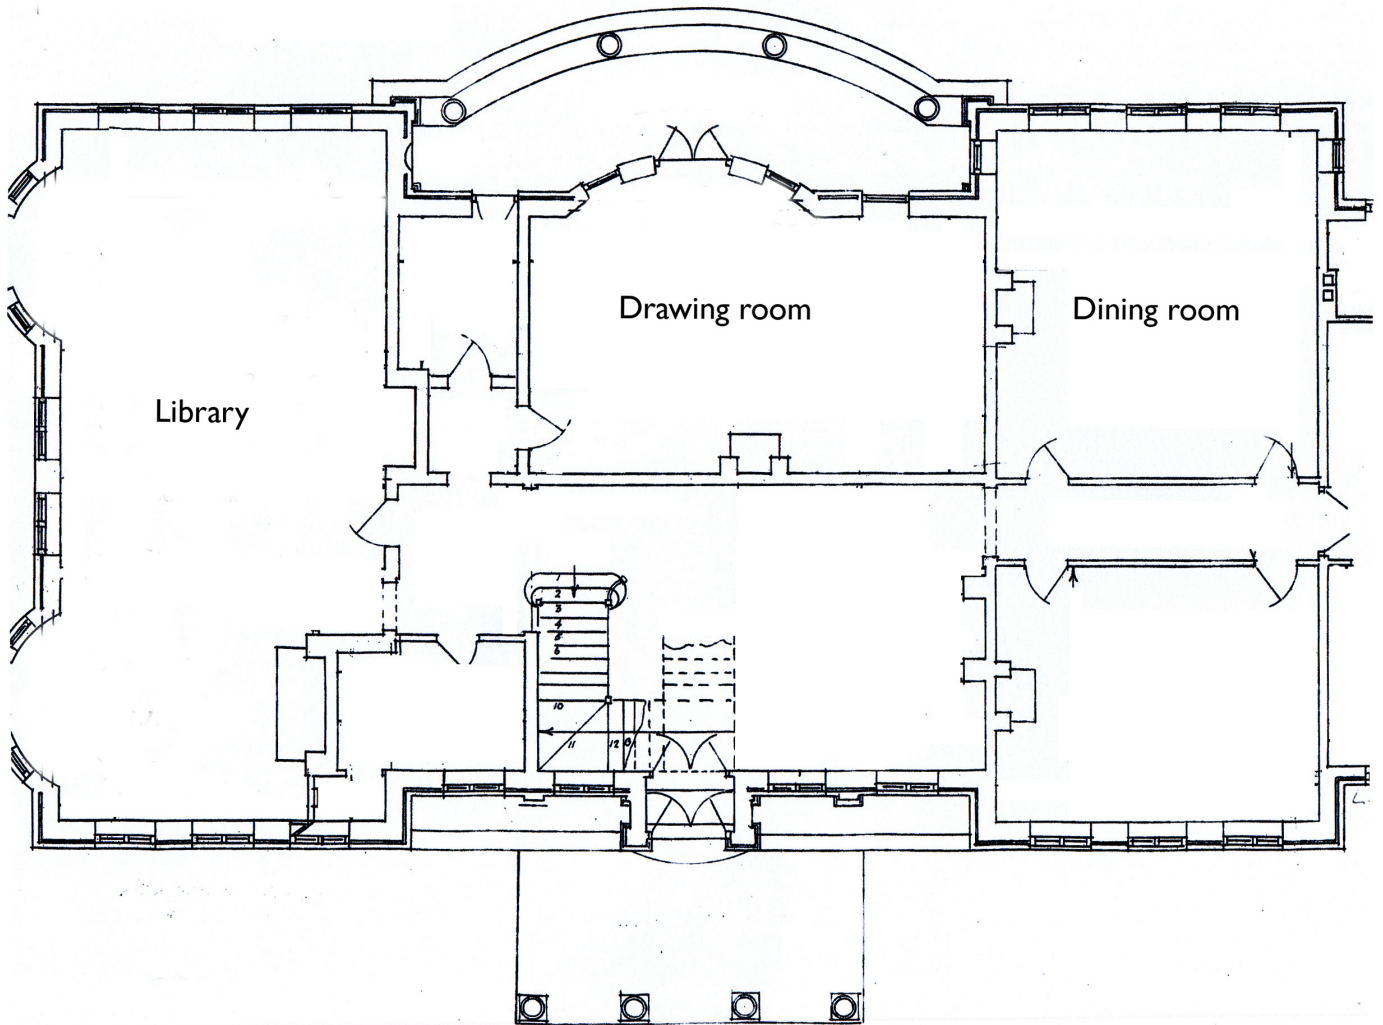

Floorplan

Room Hire Rates

	Saturday	Sunday
Library Hire from 9am to 11pm	£1000	£1200
Civil Ceremony (Max 2 hours) Room 2	£ 250	£350
Civil Ceremony (Max 2 hours) Room 1	£ 350	£450
Civil Ceremony (Max 2 hours) Library	£ 450	£550

Additional room hire and other days available
Kitchen hire also available. Please enquire for more information